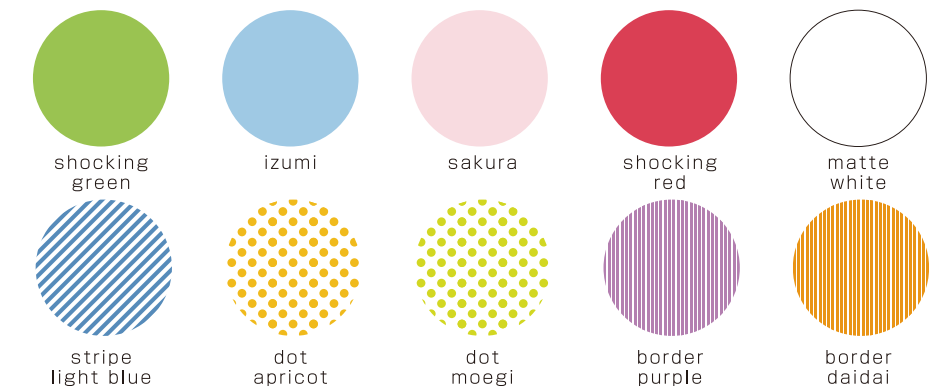

■ Sticker: 50mm: 5 sheets (10 pieces)

design	stock number	JAN	design	stock number	JAN
shocking green	MTCD5001Z	4971910183304	stripe light blue	MTCD5006Z	4971910183359
izumi	MTCD5002Z	4971910183311	dot apricot	MTCD5007Z	4971910183366
sakura	MTCD5003Z	4971910183328	dot moegi	MTCD5008Z	4971910183373
shocking red	MTCD5004Z	4971910183335	border purple	MTCD5009Z	4971910183380
matte white	MTCD5005Z	4971910183342	border daidai	MTCD5010Z	4971910183397